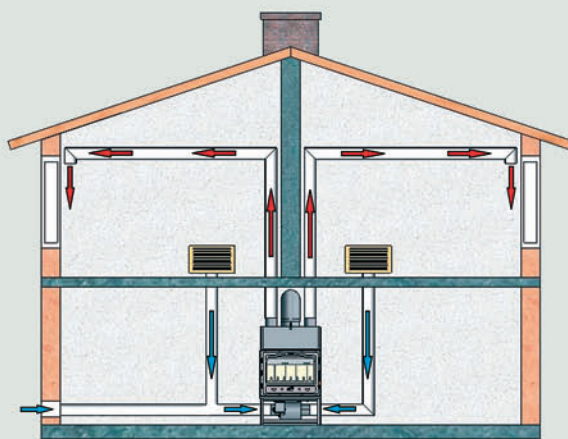

**Firebox
PRITY 3C / 3C W28**

Fireboxes to build in with a cast-iron door

Firebox PRITY CF

No in turn	Fireboxes to build in	Heat power (kW) max AH+radiation=total	Dimensions (cm) axbxc	Weight (kg)
1	PRITY CF	10+8=18	66x61x117	150
2	PRITY 2CF	10+8=18	73x73x113	188
3	PRITY TCF	10+8=18	108x60x114	190
4	PRITY TC2F	12+8=20	108x60x131	215

CHARACTERISTIC OF THE THERMOSTAT

CHARACTERISTIC OF THE FAN

Firebox PRITY TCF

Fireboxes to build in with a fan

**Firebox
PRITY ATC**

No in turn	Fireboxes to build in	Heat power (kW) max WH+radiation=total	Dimensions (cm) axbxdh	Weight (kg)
1	Prity ATC	14	108x70x68	141
2	Prity ATC W20	20+5=25	108x75x81	194
3	Prity TC	16	108x59x67	156
4	Prity TC W28	28+5=33	108x59x83	214
5	Prity TC W35	35+5=40	108x59x99	236