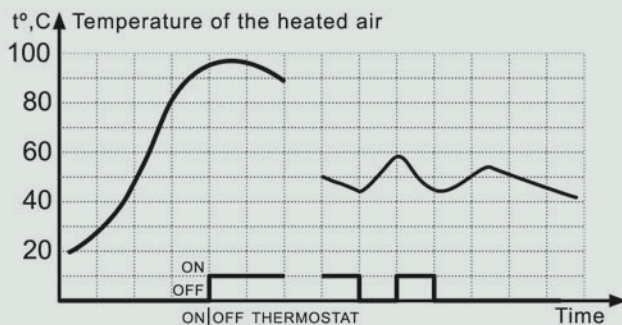

No in turn	Fireboxes to build in	Heat power (kW) max AH+radiation=total	Dimensions (cm) axbxc	Weight (kg)
1	PRITY CF	10+8=18	66x61x117	150
2	PRITY 2CF	10+8=18	73x73x113	188
3	PRITY TCF	10+8=18	108x60x114	190
4	PRITY TC2F	12+8=20	108x60x131	215

CHARACTERISTIC OF THE THERMOSTAT