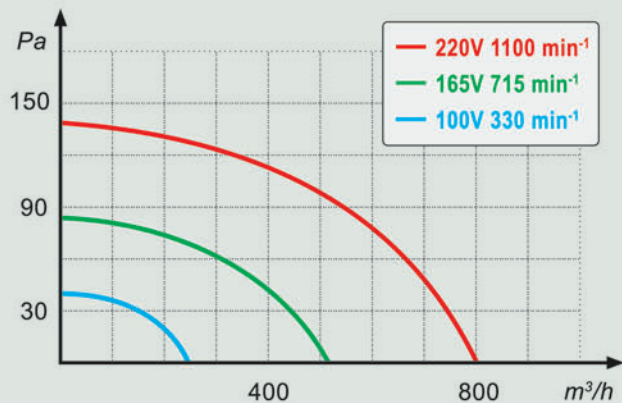

PRITY

Fireplaces and Stoves

2011

**Firebox
PRITY C W28**

**Firebox
PRITY C**

**Firebox
PRITY AC**

**Firebox
PRITY AC W20**

No in turn	Fireboxes to build in	Heat power (kW) max WH+radiation=total	Dimensions (cm) axbxc	Weight (kg)
1	Prity AC	14	66x55x79	92
2	Prity AC W20	20+5=25	66x63x88	133
3	Prity C	15	66x57x72	114
4	Prity 2C	16	66x70x69	133
5	Prity 3C	16	77x59x72	133
6	Prity C W18	18+5=23	66x57x72	144
7	Prity C W28	28+5=33	66x57x88	161
8	Prity C W35	35+5=40	66x57x115	198
9	Prity 2C W28	28+5=33	66x70x84	185
10	Prity 3C W28	28+5=33	77x59x102	196
11	Prity 3C W35	35+5=40	80x73x114	251

**Firebox
PRITY 3C / 3C W28**

Fireboxes to build in with a cast-iron door

Firebox PRITY CF

No in turn	Fireboxes to build in	Heat power (kW) max AH+radiation=total	Dimensions (cm) axbxc	Weight (kg)
1	PRITY CF	10+8=18	66x61x117	150
2	PRITY 2CF	10+8=18	73x73x113	188
3	PRITY TCF	10+8=18	108x60x114	190
4	PRITY TC2F	12+8=20	108x60x131	215

CHARACTERISTIC OF THE THERMOSTAT

CHARACTERISTIC OF THE FAN

Firebox PRITY TCF

Fireboxes to build in with a fan

**Firebox
PRITY ATC**

No in turn	Fireboxes to build in	Heat power (kW) max WH+radiation=total	Dimensions (cm) axbxdh	Weight (kg)
1	Prity ATC	14	108x70x68	141
2	Prity ATC W20	20+5=25	108x75x81	194
3	Prity TC	16	108x59x67	156
4	Prity TC W28	28+5=33	108x59x83	214
5	Prity TC W35	35+5=40	108x59x99	236